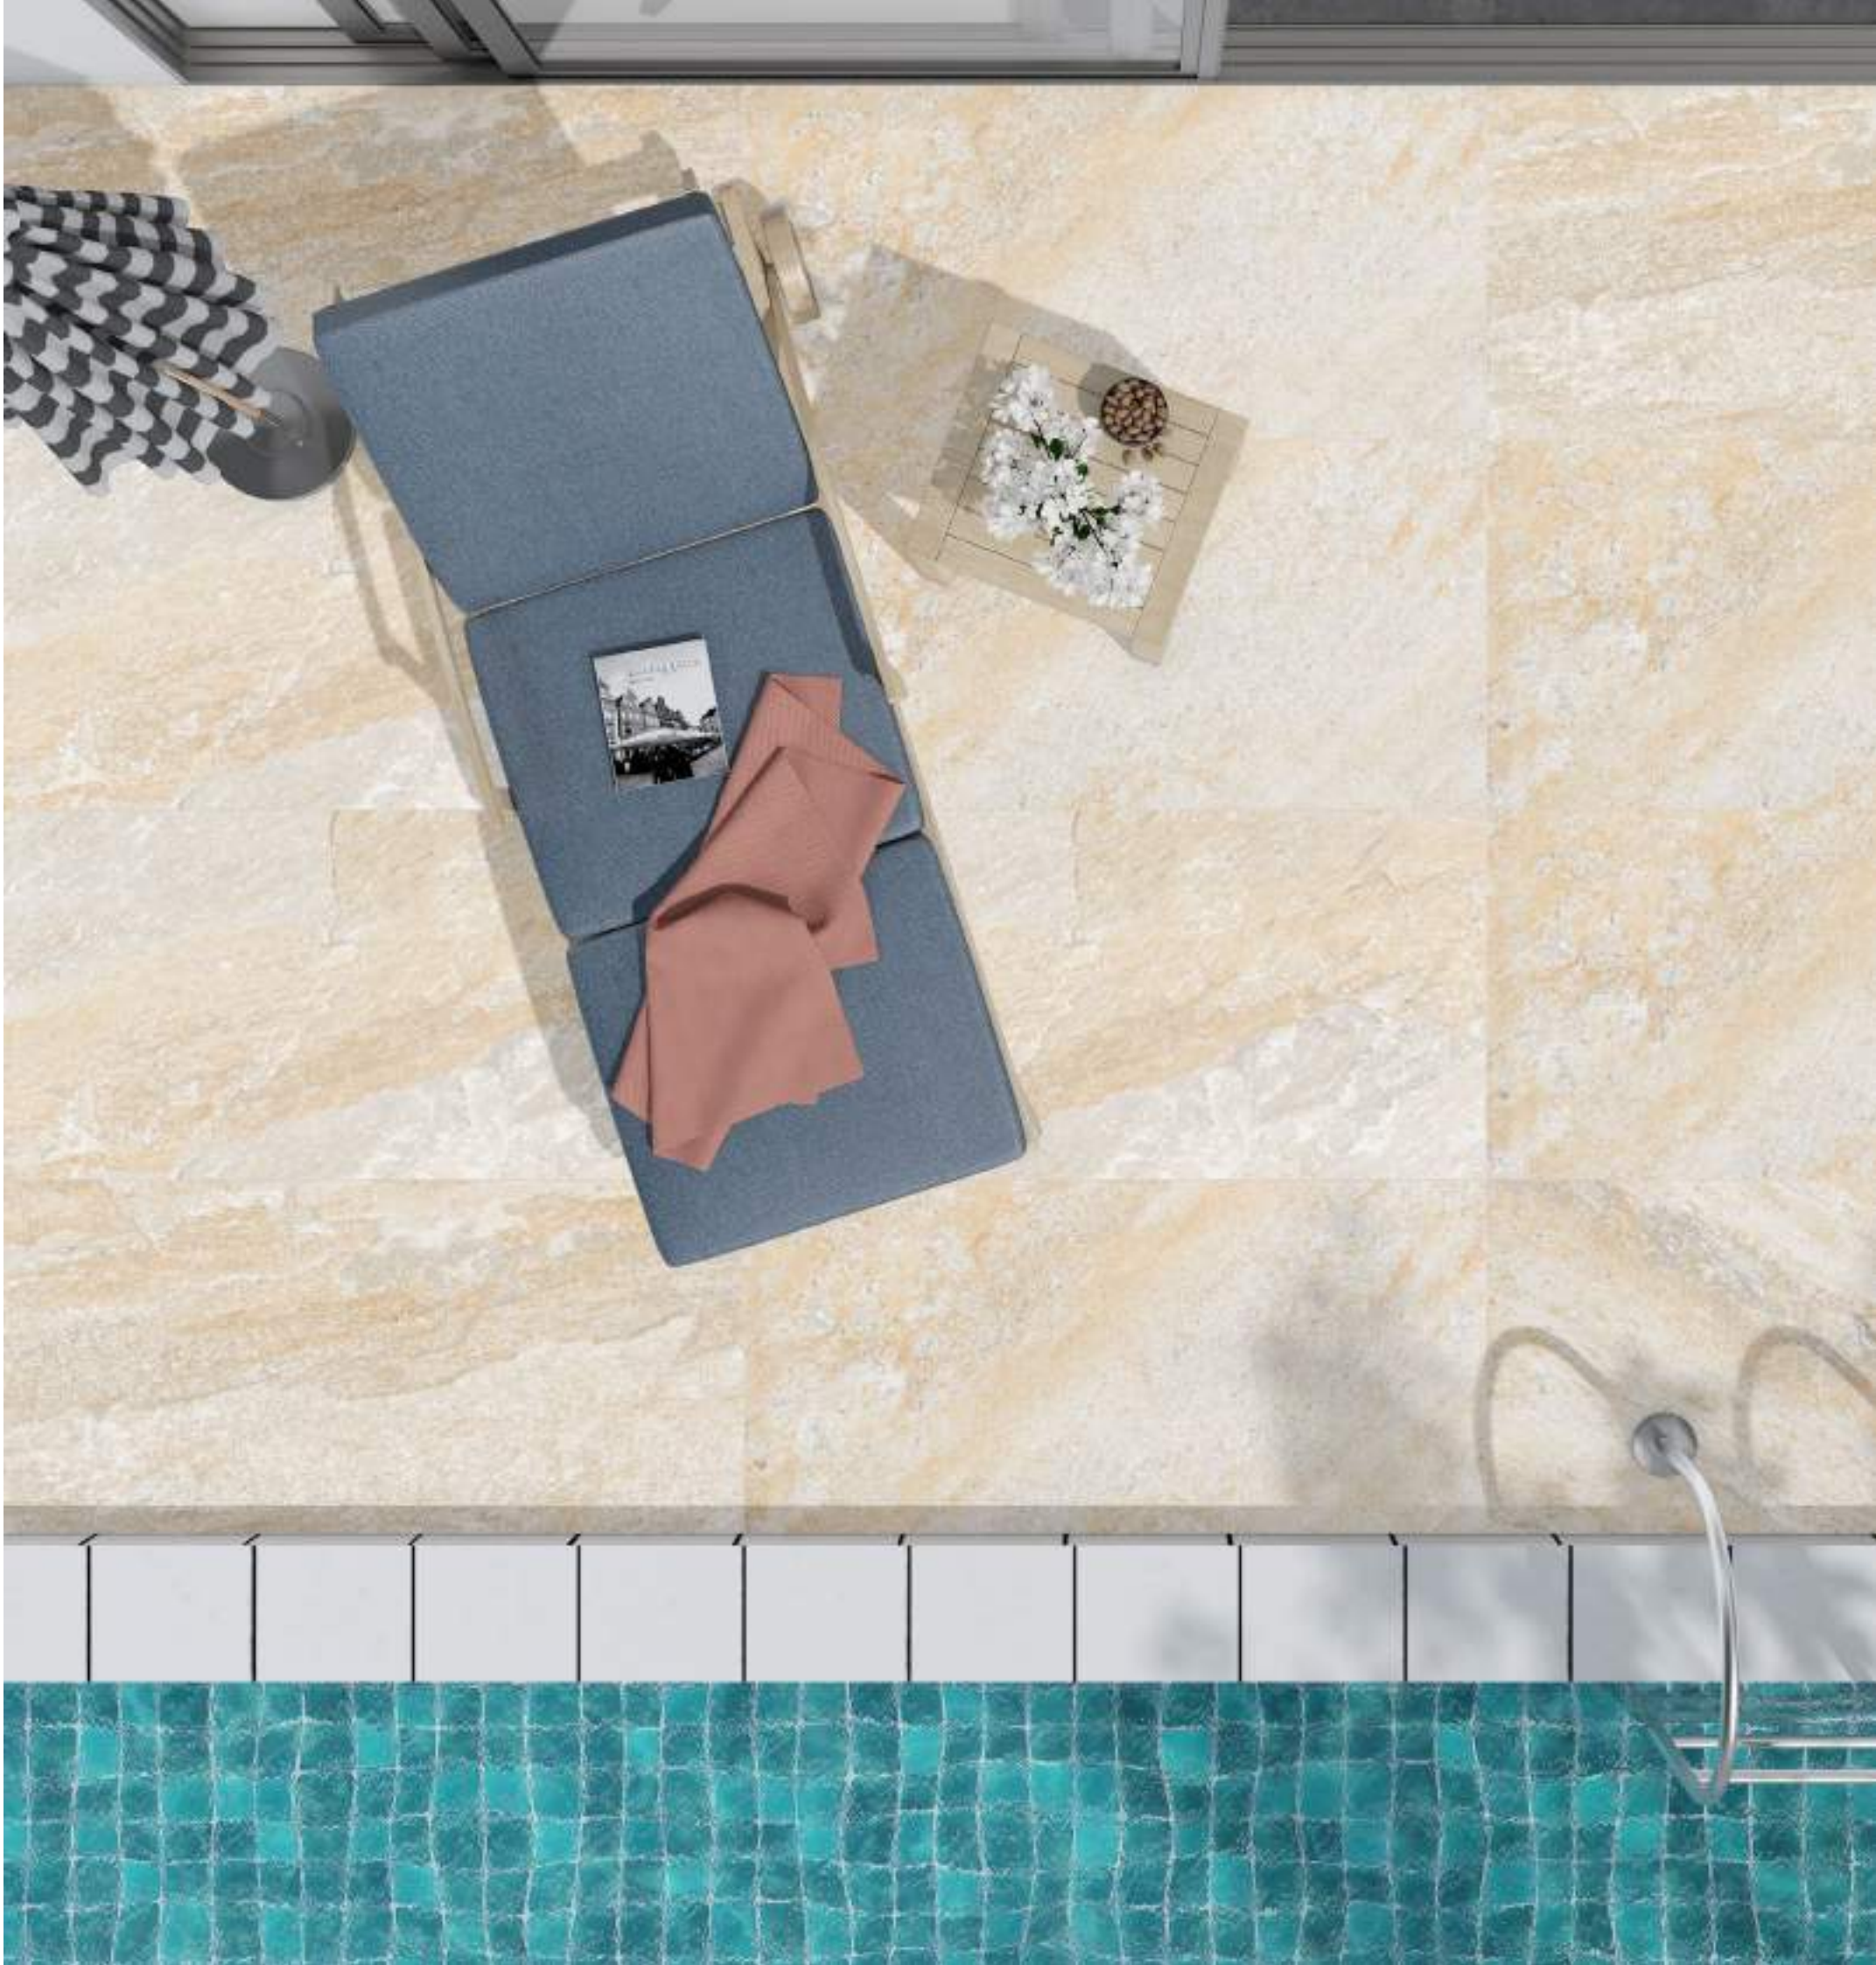

Brazilian Gold 60x90x2

Rectified Matt Porcelain R11
1tpb | 40bpp | 21.6m²pp