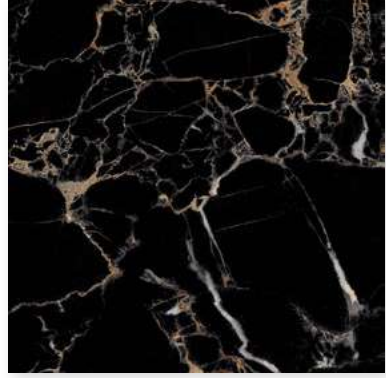

Black

Blue

Polar White

30x60 Matt Carving Wall

6

Richmond

60x60 Tech Matt Carving Porcelain

Black