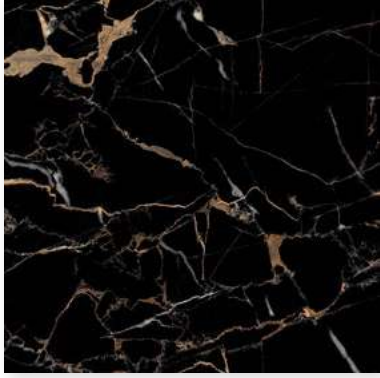

Black

Blue

Polar White

30x60 Matt Carving Wall

6

Richmond

60x60 Tech Matt Carving Porcelain

Black