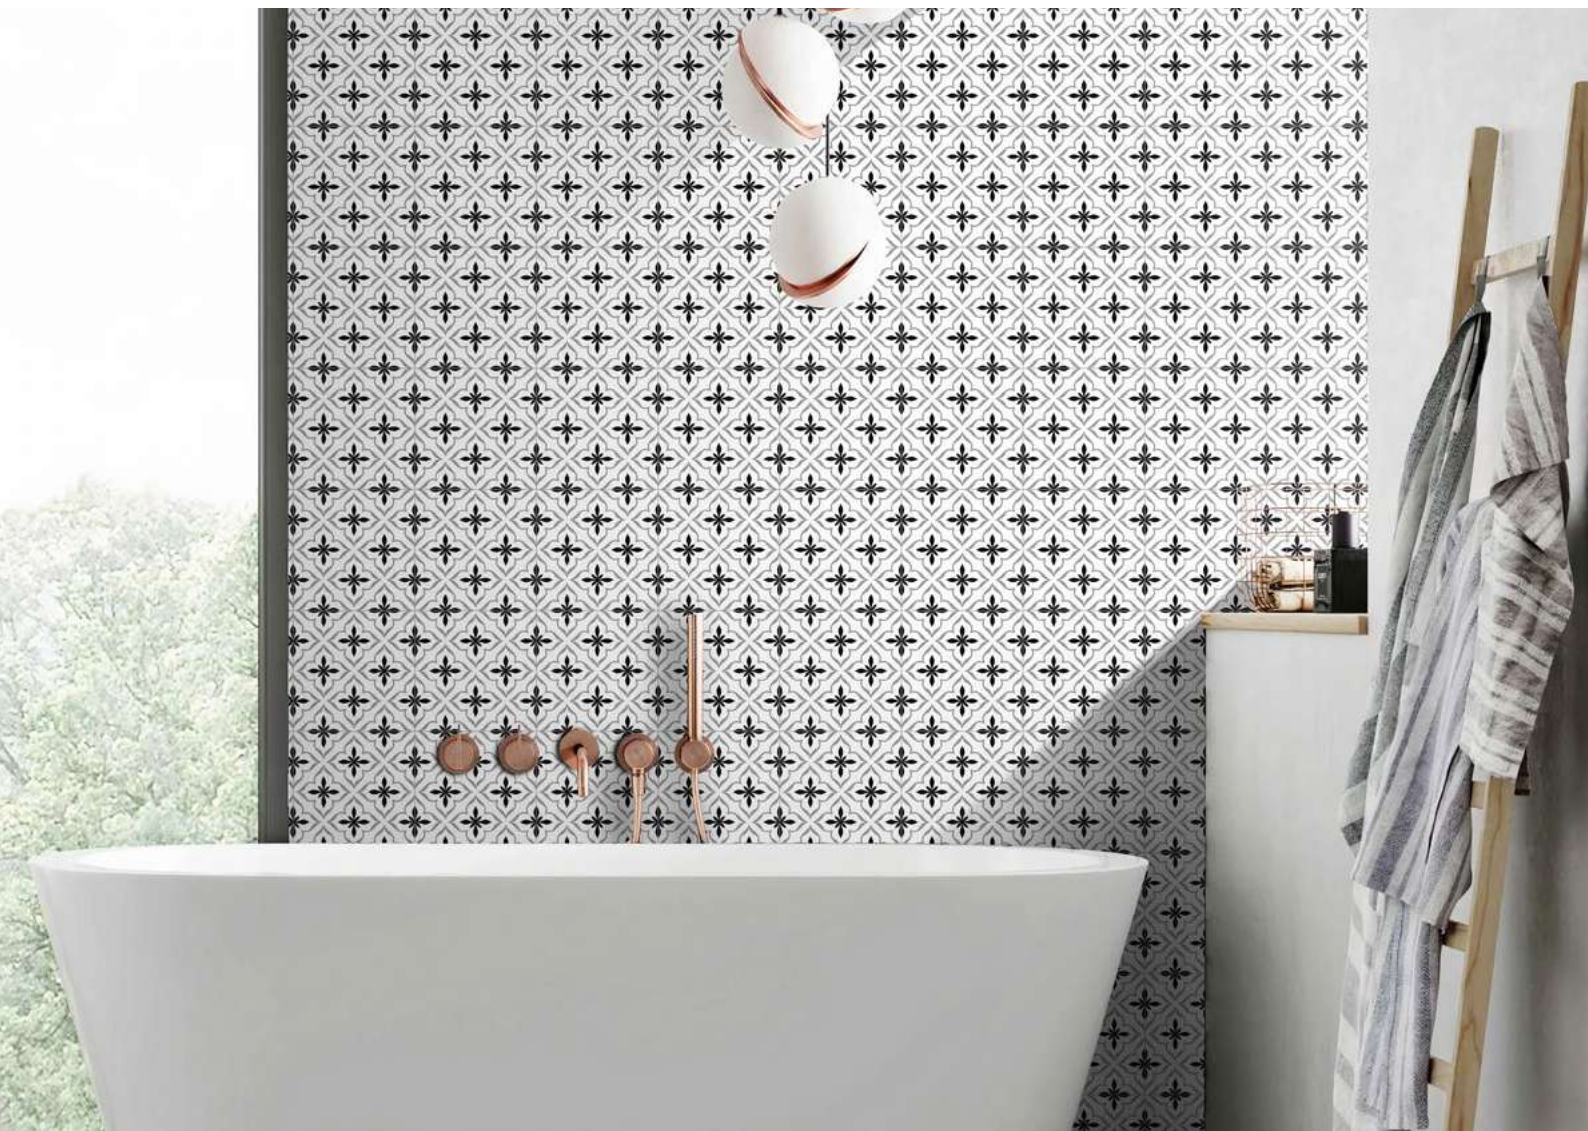

Antique Cube Pattern

20x20 Matt Floor