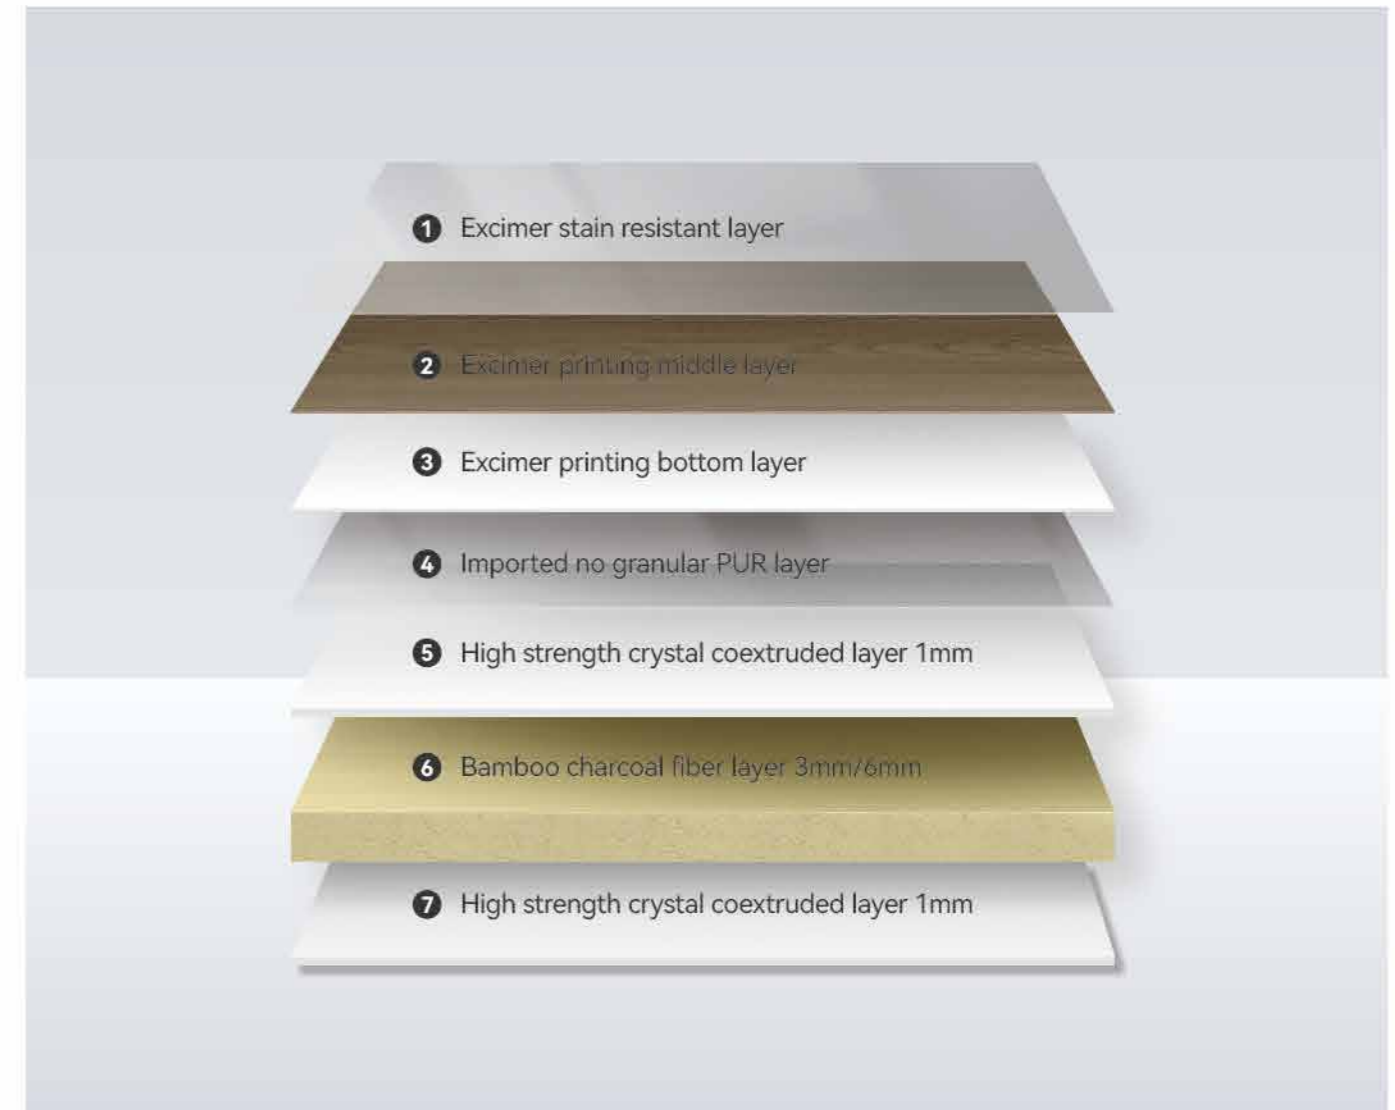

PRODUCT INFORMATION

Name	Material \ cross-section	Size(mm)	Process	Ep rating	Fire rating	Advantage	Splicing method
WPC wall panel	Crystal like co extruded layer+Bamboo charcoal fiber	Width: 1100 Length: 2800/ Customized length under 6000 Thickness: 5/8	PUR coating/ PUR flat sticker	ENF	B1	Eco-friendly/ Flame retardant/ waterproof/ bendable	Tight splicing/ metal profile connection/ process seam

PRODUCT INFORMATION

Name	Material \ cross-section	Size(mm)	Process	Ep rating	Fire rating	Advantage	Splicing method
WPC Solid - splicing board	Crystal like coextruded layer+ Bamboo charcoal fiber	Width: 800/1100 Length: 2800/ Customized length under 3600 Thickness: 8	PUR coating	ENF	B1	Eco-friendly/ Flame retardant/ waterproof/ bendable	Process seam

05

SPC Background Wall

PRODUCT INFORMATION

Picture	Material \ cross-section	size(mm)	Surface technology	Ep rating	Fire rating	Advantage	Splicing method
SPC background painting	SPC+PETG	Width: 1100 Length: 2800 Thickness: 5	Laser inking	E0	B1	Water proof & Bendable	Tight splicing/ metal profile splicing