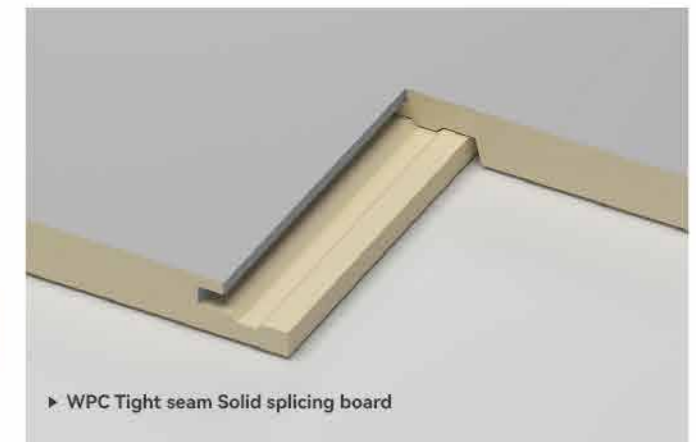

PRODUCT INFORMATION

Name	Material \ cross-section	Size(mm)	Process	Ep rating	Fire rating	Advantage	Splicing method
WPC wall panel	Crystal like co extruded layer+Bamboo charcoal fiber	Width: 1100 Length: 2800/ Customized length under 6000 Thickness: 5/8	PUR coating/ PUR flat sticker	ENF	B1	Eco-friendly/ Flame retardant/ waterproof/ bendable	Tight splicing/ metal profile connection/ process seam

PRODUCT INFORMATION

Name	Material \ cross-section	Size(mm)	Process	Ep rating	Fire rating	Advantage	Splicing method
WPC Solid - splicing board	Crystal like coextruded layer+ Bamboo charcoal fiber	Width: 800/1100 Length: 2800/ Customized length under 3600 Thickness: 8	PUR coating	ENF	B1	Eco-friendly/ Flame retardant/ waterproof/ bendable	Process seam