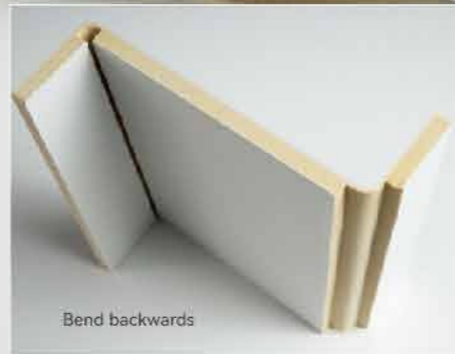

PRODUCT INFORMATION

Name	Material \ cross-section	Size(mm)	Process	Ep rating	Fire rating	Advantage	Splicing method
WPC wall panel	Crystal like co extruded layer+Bamboo charcoal fiber	Width: 1100 Length: 2800/ Customized length under 6000 Thickness: 5/8	PUR coating/ PUR flat sticker	ENF	B1	Eco-friendly/ Flame retardant/ waterproof/ bendable	Tight splicing/ metal profile connection/ process seam