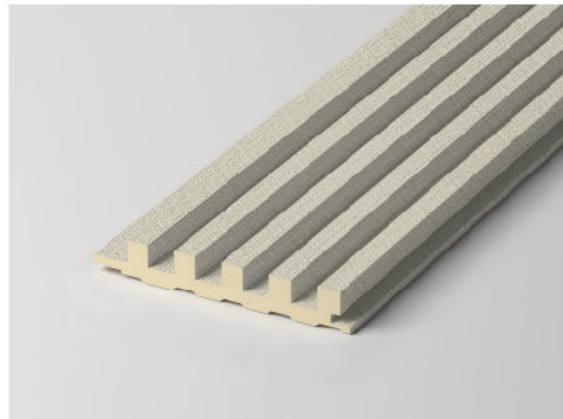

Cloth pattern series