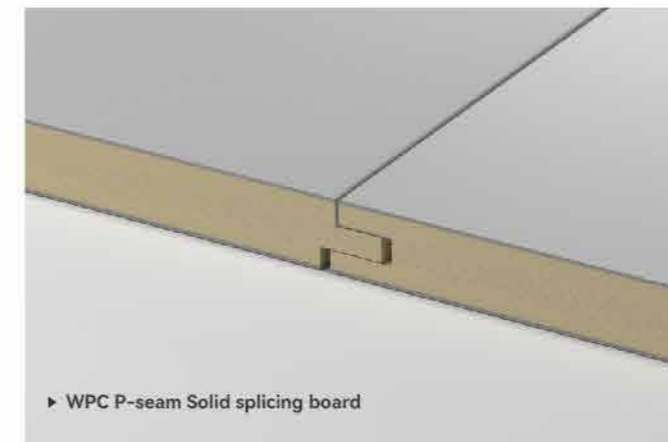

PRODUCT INFORMATION

Name	Material \ cross-section	Size(mm)	Process	Ep rating	Fire rating	Advantage	Splicing method
WPC wall panel	Crystal like co extruded layer+Bamboo charcoal fiber	Width: 1100 Length: 2800/ Customized length under 6000 Thickness: 5/8	PUR coating/ PUR flat sticker	ENF	B1	Eco-friendly/ Flame retardant/ waterproof/ bendable	Tight splicing/ metal profile connection/ process seam

PRODUCT INFORMATION

Name	Material \ cross-section	Size(mm)	Process	Ep rating	Fire rating	Advantage	Splicing method
WPC Solid - splicing board	Crystal like coextruded layer+ Bamboo charcoal fiber	Width: 800/1100 Length: 2800/ Customized length under 3600 Thickness: 8	PUR coating	ENF	B1	Eco-friendly/ Flame retardant/ waterproof/ bendable	Process seam