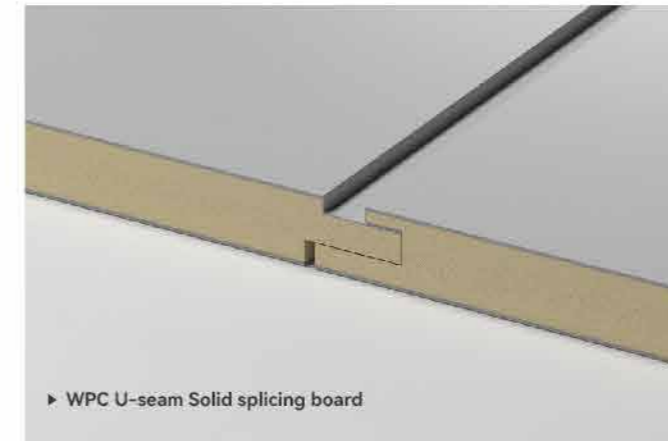

PRODUCT INFORMATION

Name	Material \ cross-section	Size(mm)	Process	Ep rating	Fire rating	Advantage	Splicing method
WPC wall panel	Crystal like co extruded layer+Bamboo charcoal fiber	Width: 1100 Length: 2800/ Customized length under 6000 Thickness: 5/8	PUR coating/ PUR flat sticker	ENF	B1	Eco-friendly/ Flame retardant/ waterproof/ bendable	Tight splicing/ metal profile connection/ process seam

PRODUCT INFORMATION

Name	Material \ cross-section	Size(mm)	Process	Ep rating	Fire rating	Advantage	Splicing method
WPC Solid - splicing board	Crystal like coextruded layer+ Bamboo charcoal fiber	Width: 800/1100 Length: 2800/ Customized length under 3600 Thickness: 8	PUR coating	ENF	B1	Eco-friendly/ Flame retardant/ waterproof/ bendable	Process seam