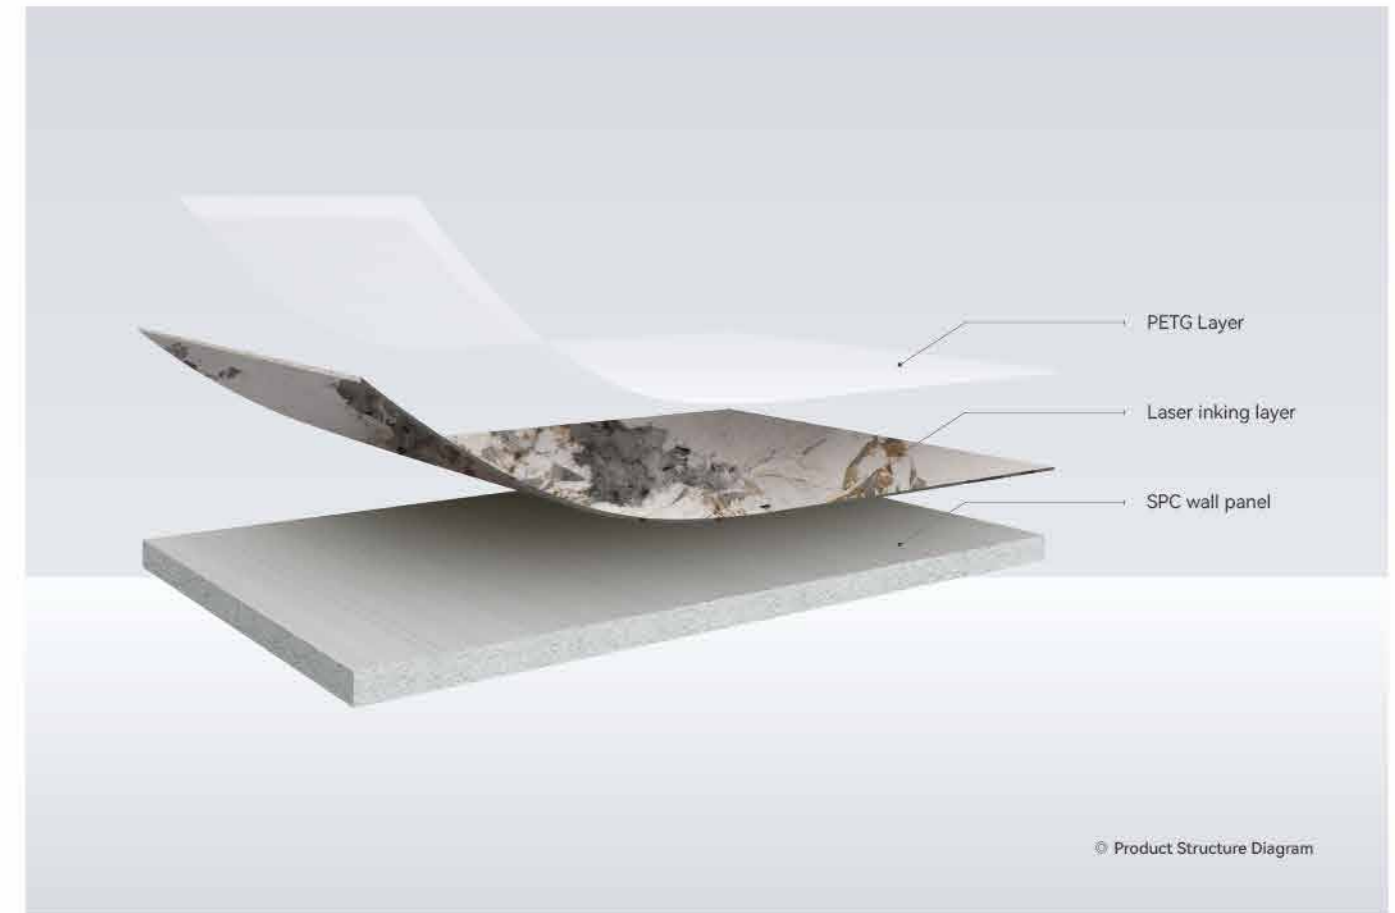

Glossy

Matte

PRODUCT INFORMATION

Picture	Material \ cross-section	Size(mm)	Surface technology	Ep rating	Fire rating	Advantage	Splicing method
HD Printing Wall Panel 2.8m	WPC+PETG	Width: 1100 Length: 2800 Thickness: 5/8	Bright PETG Matte PETG	E0	B1	Water proof & Bendable	Tight splicing/ metal profile splicing
HD Printing Wall Panel Custom Size	WPC+PETG	Width: Custom width within 1100 Length: Custom lengths within 2800 Thickness: 5/8	Bright PETG Matte PETG	E0	B1	Water proof & Bendable	Tight splicing/ metal profile splicing

05

SPC Background Wall

PRODUCT INFORMATION

Picture	Material \ cross-section	size(mm)	Surface technology	Ep rating	Fire rating	Advantage	Splicing method
SPC background painting	SPC+PETG	Width: 1100 Length: 2800 Thickness: 5	Laser inking	E0	B1	Water proof & Bendable	Tight splicing/ metal profile splicing