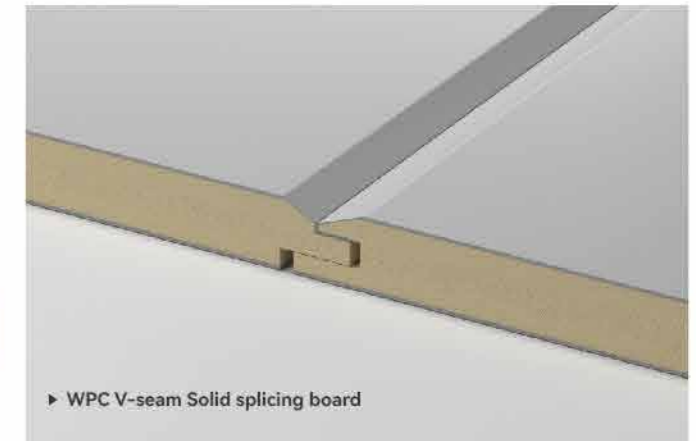

PRODUCT INFORMATION

Name	Material \ cross-section	Size(mm)	Process	Ep rating	Fire rating	Advantage	Splicing method
WPC wall panel	Crystal like co extruded layer+Bamboo charcoal fiber	Width: 1100 Length: 2800/ Customized length under 6000 Thickness: 5/8	PUR coating/ PUR flat sticker	ENF	B1	Eco-friendly/ Flame retardant/ waterproof/ bendable	Tight splicing/ metal profile connection/ process seam

PRODUCT INFORMATION

Name	Material \ cross-section	Size(mm)	Process	Ep rating	Fire rating	Advantage	Splicing method
WPC Solid - splicing board	Crystal like coextruded layer+ Bamboo charcoal fiber	Width: 800/1100 Length: 2800/ Customized length under 3600 Thickness: 8	PUR coating	ENF	B1	Eco-friendly/ Flame retardant/ waterproof/ bendable	Process seam