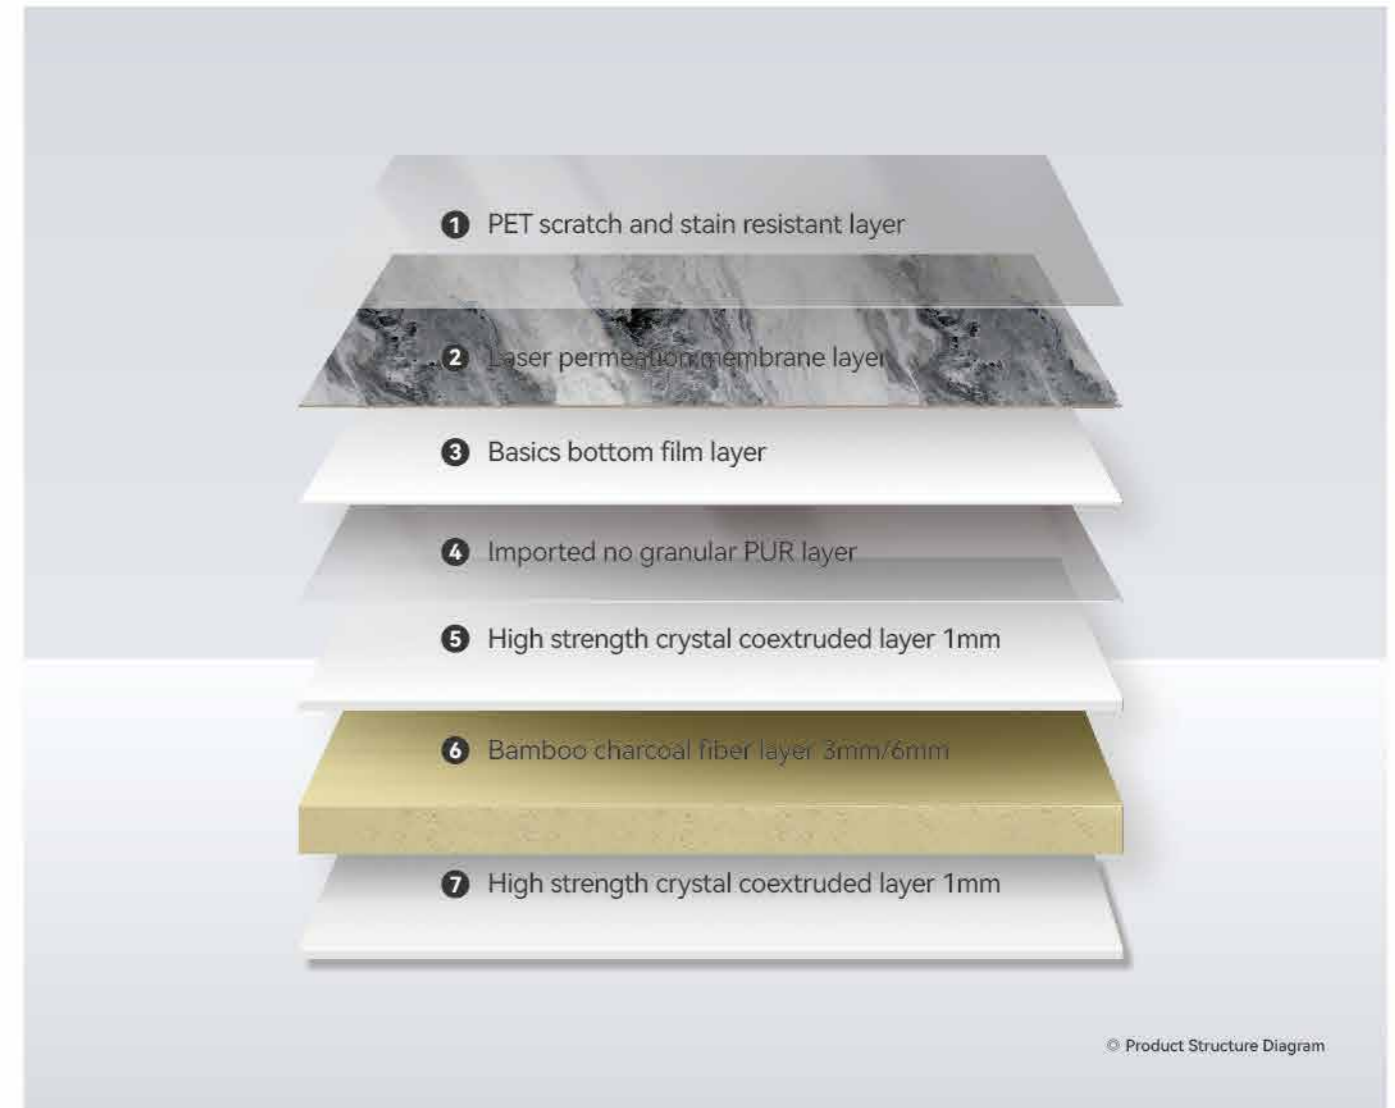

PRODUCT INFORMATION

Name	Material \ cross-section	Size(mm)	Process	Ep rating	Fire rating	Advantage	Splicing method
WPC wall panel	Crystal like co extruded layer+Bamboo charcoal fiber	Width: 1100 Length: 2800/ Customized length under 6000 Thickness: 5/8	PUR coating/ PUR flat sticker	ENF	B1	Eco-friendly/ Flame retardant/ waterproof/ bendable	Tight splicing/ metal profile connection/ process seam

BAMBOO CHARCOAL GRILLE

Picture	Name	Cross-section	Size(mm)	Ep rating	Fire rating	Advantage
	153*24 solid grid		Width: 153 Length: 3000 Thickness: 24	B1	E0	waterproof
	110*18 solid grid		Width: 110 Length: 3000 Thickness: 18	B1	E0	waterproof
	120*9 solid grid		Width: 120 Length: 3000 Thickness: 9	B1	E0	waterproof
	70 Corrugated grating		Width: 70 Length: 3000/3600 Thickness: 15	B1	E0	waterproof
	40 Corrugated grating		Width: 40 Length: 3000/3600 Thickness: 15	B1	E0	waterproof

Glossy

Matte

PRODUCT INFORMATION

Picture	Material \ cross-section	Size(mm)	Surface technology	Ep rating	Fire rating	Advantage	Splicing method
HD Printing Wall Panel 2.8m	WPC+PETG	Width: 1100 Length: 2800 Thickness: 5/8	Bright PETG Matte PETG	E0	B1	Water proof & Bendable	Tight splicing/ metal profile splicing
HD Printing Wall Panel Custom Size	WPC+PETG	Width: Custom width within 1100 Length: Custom lengths within 2800 Thickness: 5/8	Bright PETG Matte PETG	E0	B1	Water proof & Bendable	Tight splicing/ metal profile splicing

05

SPC Background Wall

PRODUCT INFORMATION

Picture	Material \ cross-section	size(mm)	Surface technology	Ep rating	Fire rating	Advantage	Splicing method
SPC background painting	SPC+PETG	Width: 1100 Length: 2800 Thickness: 5	Laser inking	E0	B1	Water proof & Bendable	Tight splicing/ metal profile splicing