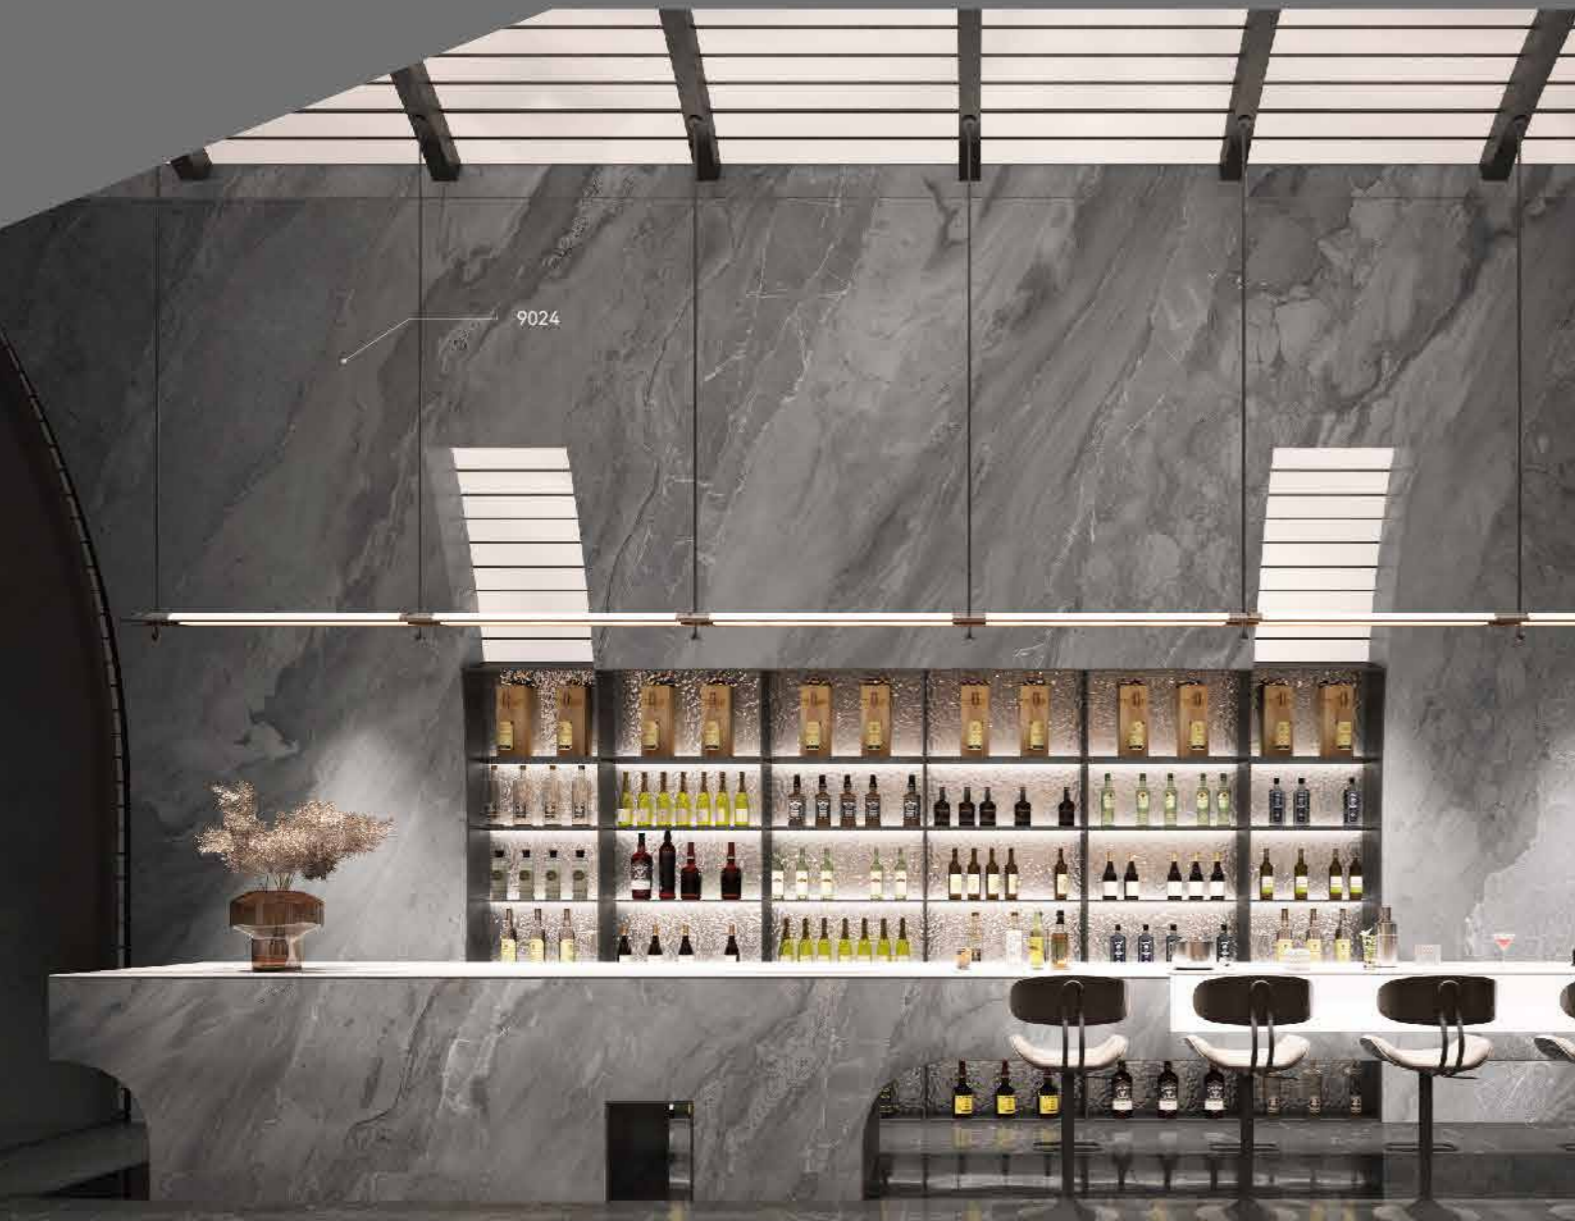

08

UHD Infinite Link Picture - GREY

9003

© left and right infinite link

Optional substrates >	☒ HD Printing Wall Panel	☒ SPC Background Wall